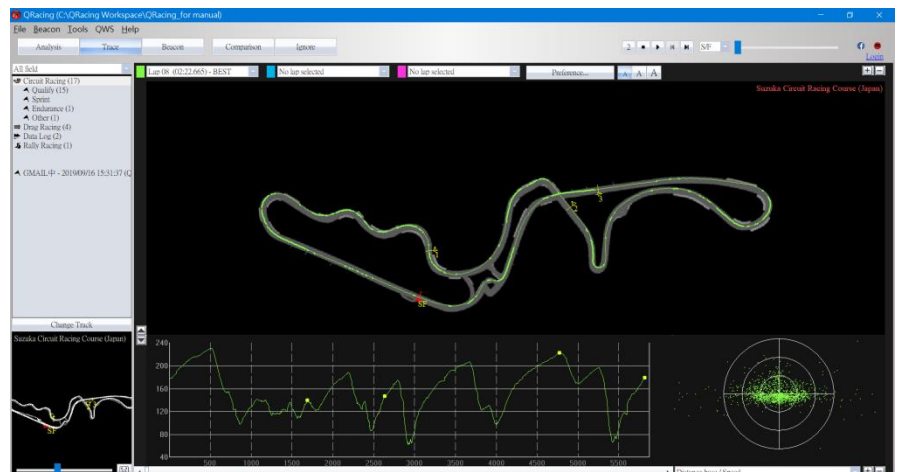

QRacing APP (iOS and Android)

QRacing

- Apply to Drag Race and Circuit Race
- Lap timing and plot chart analysis
- Video recording on your phone and sharing with data overlay
- Lap, Sector, and Split time delta comparison
- Auto detect global circuit tracks
- Drag modes by Speed, Distance, Christmas tree, or 0-Speed-0
- Historical session in list and playback
- Track Ranking
- Session data export to CSV format
- Racer and Garage management
- Capable of creating or join Race event
- Social community and posting

App Store

Google Play

QRacing Web community platform

The QRacing Web community platform provides cloud backup and synchronization of records from QRacing App and QRacing PC software. It allows users to browse & analyze records, compares laps, and ranks the results at any time any place. It also provides community capability that you can post your thoughts or hold online race events, etc.

QRacing PRO Analysis PC software (for Windows)

- Record and manage your racing track as database structure
- Support diversified Racing type for Circuit Race and drag Race.
- Analyze your racing session in graphic statistics
- Allow to add multiple beacons
- Up to 3 laps comparison and playback
- Built in global tracks and also able to create user track
- Trace view integrating with Acceleration/Brake line and Track rotatable with 360 degrees.