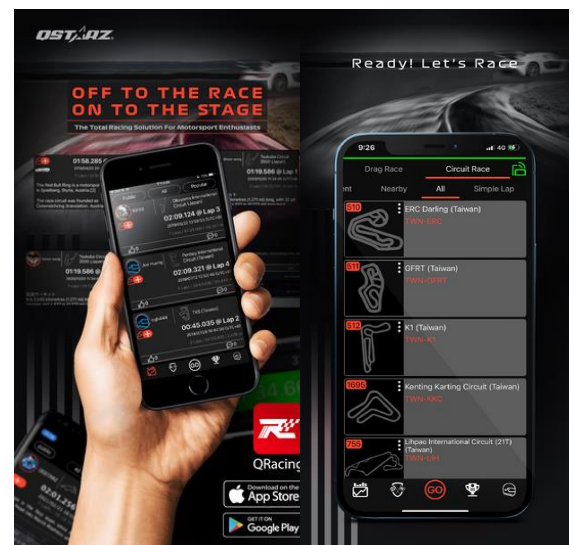

Wireless solutions: connect to QRacing app via Wi-Fi® & Bluetooth® LE.

Bluetooth LE connection for QRacing iOS / Android app.

Large 3.2" TFT Color display.

IPX7 water resistance.

Up to 14 hours battery life / USB Type C charging.

QRacing APP (iOS and Android)

QRacing

- Apply to Drag Race and Circuit Race
- Lap timing and plot chart analysis
- Video recording on your phone and sharing with data overlay
- Lap, Sector, and Split time delta comparison
- Auto detect global circuit tracks
- Drag modes by Speed, Distance, Christmas tree, or 0-Speed-0
- Historical session in list and playback
- Track Ranking
- Session data export to CSV format
- Racer and Garage management
- Capable of creating or join Race event
- Social community and posting

App Store

Google Play

QRacing Web community platform

The QRacing Web community platform provides cloud backup and synchronization of records from QRacing App and QRacing PC software. It allows users to browse & analyze records, compares laps, and ranks the results at any time any place. It also provides community capability that you can post your thoughts or hold online race events, etc.