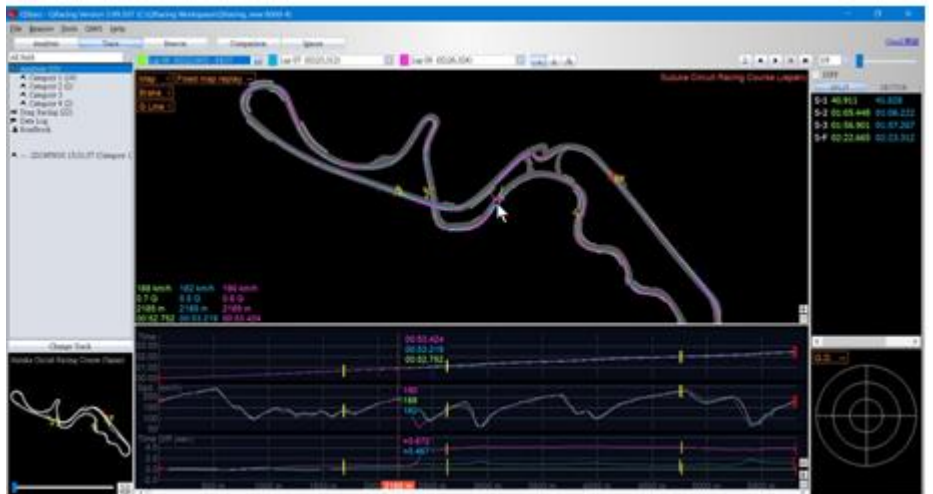

IPX7 water resistance.

Up to 14 hours battery life / USB Type C charging.

QRacing APP (iOS and Android)

QRacing

- Apply to Drag Race and Circuit Race
- Lap timing and plot chart analysis
- Video recording on your phone and sharing with data overlay
- Lap, Sector, and Split time delta comparison
- Auto detect global circuit tracks
- Drag modes by Speed, Distance, Christmas tree, or 0-Speed-0
- Historical session in list and playback
- Track Ranking
- Session data export to CSV format
- Racer and Garage management
- Capable of creating or join Race event
- Social community and posting

App Store

Google Play

QRacing Web community platform

The QRacing Web community platform provides cloud backup and synchronization of records from QRacing App and QRacing PC software. It allows users to browse & analyze records, compares laps, and ranks the results at any time any place. It also provides community capability that you can post your thoughts or hold online race events, etc.

- Supports QRacing App to synchronize and backup in QRacing Web
- View records in any browser, anytime, anywhere
- Analysis and statistical records
- Playback and compare sessions
- Rank with global racers

QRacing PRO Analysis PC software (for Windows)

- Record and manage your racing track as database structure
- Support diversified Racing type for Circuit Race and drag Race.
- Analyze your racing session in graphic statistics
- Allow to add multiple beacons
- Up to 3 laps comparison and playback
- Built in global tracks and also able to create user track
- Trace view integrating with Acceleration/Brake line and Track rotatable with 360 degrees.