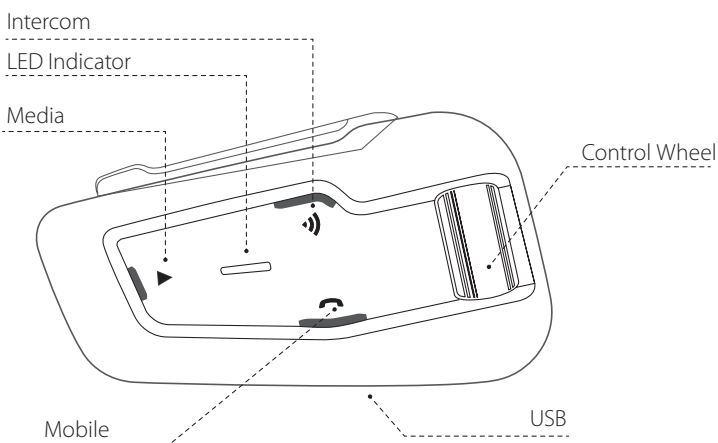

PACKTALK BLACK

The world's best motorcycle Mesh & Bluetooth Communications System. Plain & simple

Best sound ever! 45mm JBL speakers 3-year - no hassle - warranty

Even more premium features packed into one sleek device, with an all new blacked out casing. PACKTALK BLACK includes – DMC, Natural Voice Operation, our longest range of communication at 1.6km/1mi + 45mm speakers with sound by JBL and a 3 year warranty

3Year
Warranty

45mm
speakers

Specs.

General	Intercom	Battery	
Compatibility Universal	Range DMC intercom: up to 1.6 km / 1 mi in open terrain *Can extend up to 8.0km (5.0 mi) between a minimum of 6 riders	Capacity 850mAh	Standby time 1 week
Operating Temperature -20°C to 55°C / -4°F to 131°F	Bluetooth intercom: up to 1.6 km / 1 mi	Talk time 13 hours	Charging time 4 hours
FM Radio Operating frequencies: 76-108 MHz RDS - Radio Data System 6 preset station memory	Audio Automatic Volume Control Sound by JBL Multilingual status announcements	Connectivity 2 channels for mobile phone and GPS Mesh 5.1 Bluetooth 4.1 Headset Profile (HSP) Hands-Free Profile (HFP) Advanced Audio Distribution Profile (A2DP) Audio Video Remote Control Profile (AVRCP)	
Firmware Upgrades Available	Dimensions	Certificates CE BT SIG NCC FCC / IC TELEC	
Device Customization Cardo Connect App	Main unit Height: 49mm Length: 91mm Depth: 25mm Weight: 57g	Speakers Outer Diameter: 45mm Inner Diameter: 42mm Depth: 10.1mm	
Code			
Part number EAN PTB00040 0828831842138			